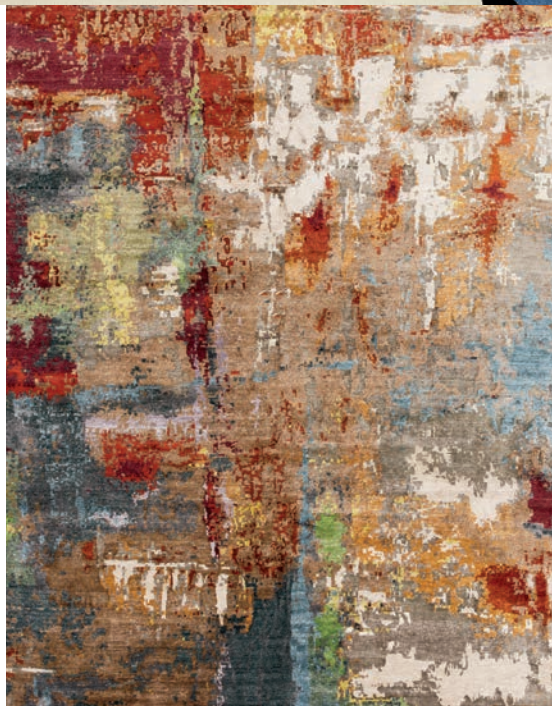

### warp & weft

Sandra Atakora, a master's student in industrial design at Pratt, had long been enchanted by turn-of-the-century Danish artist Michael Ancher's swooping *A Stroll on the Beach*. Her wool interpretation, **Stroll**, translates the 1896 canvas's soft pastels and its striking interplay of sun and shadow into a 6-by-8-foot showstopper. [warpandweft.com](http://warpandweft.com). **circle 636**

### limited edition

Any room will spring to life with **Maestro Bloom**, a botanical beauty specifiable as carpeting or a custom area rug. Rendered in 50 percent wool and 50 percent silk, it's traditionally tufted with a 15mm pile height. The zinc-blue colorway here is lustrous—note how the tufted flowers catch the light—while the brighter Tapioca option shimmers in tones of silver and gray. Through Lepere, [lepereinc.com](http://lepereinc.com). **circle 637**

### bungalo

An ideal choice for any room that needs a touch of subtle texture, the 100 percent wool **Wythe Striped** rug comes in a light gray, black, or coral motif against a neutral ground; a thick border of the same color brackets the design for a graphic, space-defining touch. The four sizes range from 2 by 3 to 8 by 10 feet. [bungalohome.com](http://bungalohome.com). **circle 638**

### fogia

Note Design Studio's **Land** carpet is topological—delineated by discrete color zones—as well as tropical, boasting shades of pink, coral, and soft blue. (Versions in warm gold and brown or deep pools of darker blue are also offered.) Woven of wool and traced with cotton fringing, it comes in two sizes: 67 by 95 and 78 ¾ by 118 inches. [fogia.se](http://fogia.se). **circle 639** ➤