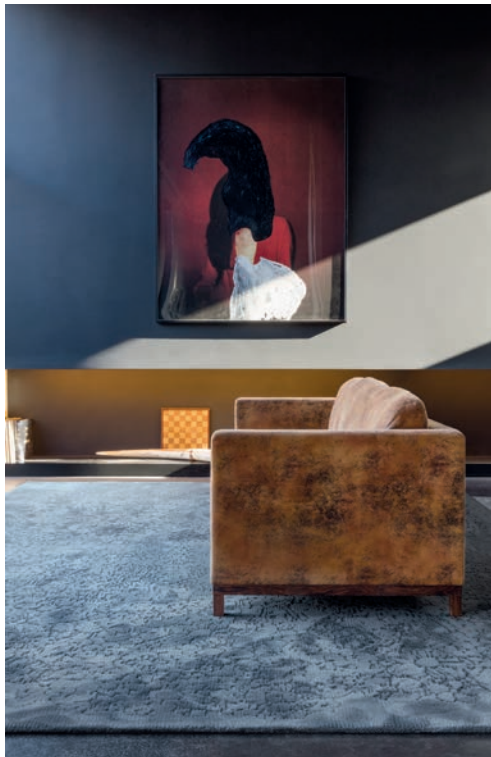

### warp & weft

Sandra Atakora, a master's student in industrial design at Pratt, had long been enchanted by turn-of-the-century Danish artist Michael Ancher's swooping *A Stroll on the Beach*. Her wool interpretation, **Stroll**, translates the 1896 canvas's soft pastels and its striking interplay of sun and shadow into a 6-by-8-foot showstopper. [warpandweft.com](http://warpandweft.com). **circle 636**

### limited edition

Any room will spring to life with **Maestro Bloom**, a botanical beauty specifiable as carpeting or a custom area rug. Rendered in 50 percent wool and 50 percent silk, it's traditionally tufted with a 15mm pile height. The zinc-blue colorway here is lustrous—note how the tufted flowers catch the light—while the brighter Tapioca option shimmers in tones of silver and gray. Through Lepere, [lepereinc.com](http://lepereinc.com). **circle 637**

### bungalo

An ideal choice for any room that needs a touch of subtle texture, the 100 percent wool **Wythe Striped** rug comes in a light gray, black, or coral motif against a neutral ground; a thick border of the same color brackets the design for a graphic, space-defining touch. The four sizes range from 2 by 3 to 8 by 10 feet. [bungalohome.com](http://bungalohome.com). **circle 638**